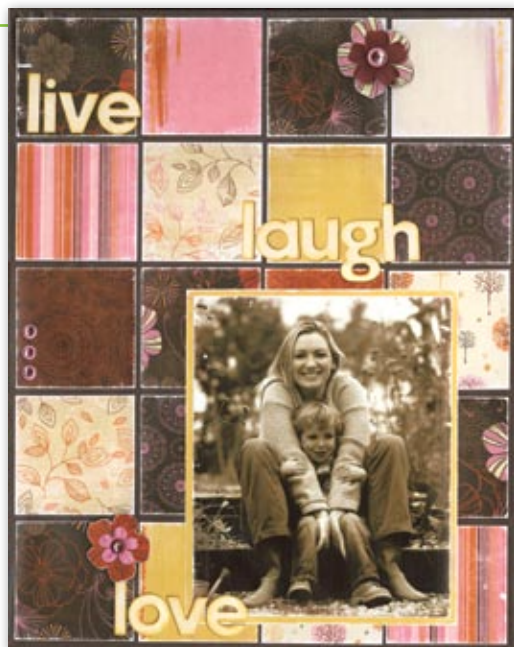

CHUNKY chips

BoBunny's Chunky Chips Alphabet has 63 pieces of self adhesive chipboard (clear alpha is not self adhesive) and coordinates with BoBunny's paper, chipboard, Double Dot, and My Edgy Albums.

- Packaging Dimensions: 6 x 9 1/2"
- I/P: 6

Supplies Needed: One 16 x 20" painted canvas, Delilah, Delilah Stripe, Delilah Promise, Delilah Pretty, Delilah You & Me, Delilah Heres 2 U, Delilah Flowers, Butterfly Dreams iCandy Jewels, and Chiffon Chunky Chipboard Alpha